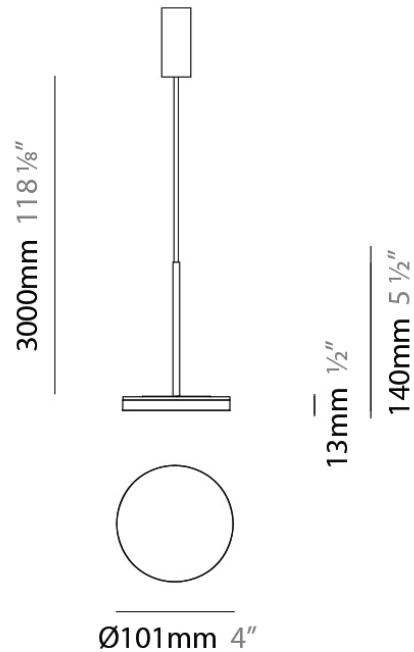

BELLA SUSPENSION

D81668-BRZ

PROJECT _____

TYPE _____

NOTES _____

QUANTITY _____

DATE _____

GENERAL

Series: Bella
Brand: Panzeri
Division: Design
Mounting Type: Suspension
Mounting Location: Ceiling
Subcategory: Pendant

PHYSICAL

Diameter (mm): 101
Diameter (in): 4
Height (mm): 13
Height (in): 1/2
Max. Overall Height (mm): 3013
Max. Overall Height (in): 118 7/8
Light Distribution: Indirect
Weight (kg): 0.54501
Weight (lbs): 1.2
Diffuser: Opal - Acrylic
Fixture Material: Aluminum Die Cast

ELECTRICAL

Lamp Type: LED
Input Wattage (W): 6.5
Dimming: Non-Dimmable
Driver Included: Yes
Driver Location: Integrated
Driver Type: Constant Voltage - Universal
Driver Class: Class 2
Input Voltage (V): 120

LED

Color Temperature (°K): 2700
Max. Delivered Lumen (lm): 467
CRI: >80 CRI

OPTICAL

RATINGS AND CERTIFICATIONS

Certified By: CSA Certified to UL and CSA Standards
IP rating: IP40