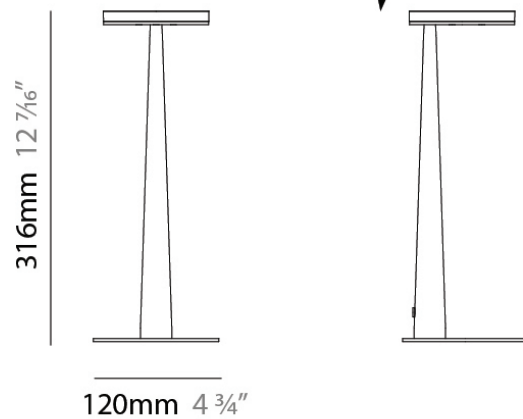

BELLA PORTABLE

D84376R9-BRZ

PROJECT

TYPE

NOTES

QUANTITY

DATE

GENERAL

Series: Bella

Brand: Panzeri

Division: Design

Mounting Type: Portable

Mounting Location: Table

Subcategory: Task

PHYSICAL

Shape: Abstract

Diameter (mm): 101

Diameter (in): 4

Height (mm): 316

Height (in): 12 ⁷/₁₆

Light Distribution: Adjustable / Direct

Weight (kg): 0.853

Weight (lbs): 1.88

Diffuser: Opal - Acrylic

Fixture Material: Aluminum Die Cast

ELECTRICAL

Lamp Type: LED

Input Wattage (W): 5

Dimming: 5-Step Touch Dimming

Driver Location: Inline Transformer Plug

Input Voltage (V): 120

LED

Number of LEDs: 1

Color Temperature (°K): 2700

Max. Delivered Lumen (lm): 388

Nominal Lumen (lm): 460

CRI: >90 CRI

Lamp Life (hrs): 70000

OPTICAL

Optic°: Diffused

Adjustability: Tilt 50°

RATINGS AND CERTIFICATIONS

Certified By: CSA Certified to UL and CSA Standards

IP rating: IP20

Ø101mm 4"