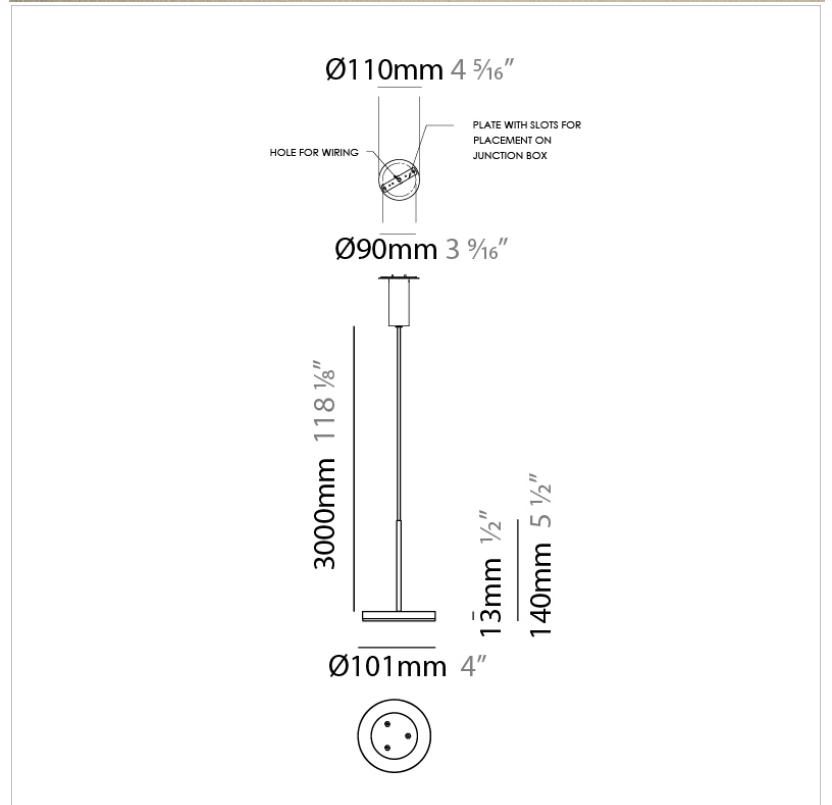

D23012

PROJECT	
TYPE	
NOTES	
QUANTITY	
DATE	

GENERAL

Series: Bella
 Division: Design
 Mounting Type: Surface
 Mounting Location: Wall
 Subcategory: Ambient

PHYSICAL

Shape: Cone
 Length (mm): 186
 Length (in): 7 ⁵/₁₆
 Height (mm): 266
 Height (in): 10 ¹/₂
 Extension (mm): 127
 Extension (in): 5
 Light Distribution: Omnidirectional
 Weight (kg): 1.63
 Weight (lbs): 3.6
 Diffuser: Amber Glass
 Fixture Finish: ALU
 Fixture Material: Metal

Mounting Location: Ceiling

Subcategory: Pendant

PHYSICAL

Shape: Disc

Diameter (mm): 101

Diameter (in): 4

Height (mm): 13

Height (in): 1/2

Max. Overall Height (mm): 3013

Max. Overall Height (in): 118 ⁵/₈

Light Distribution: Direct

Weight (kg): 0.54501

Weight (lbs): 1.2

Diffuser: Opal - Acrylic

Fixture Material: Metal

ELECTRICAL

IP rating: IP40

D

BELLA SUSPENSION

D81667-TIM

GENERAL

Series: Bella
Brand: Panzeri
Division: Design
Mounting Type: Suspension
Mounting Location: Ceiling
Subcategory: Pendant

PHYSICAL

Shape: Disc
Diameter (mm): 101
Diameter (in): 4
Height (mm): 13
Height (in): 1/2
Max. Overall Height (mm): 3013
Max. Overall Height (in): 118 ⁵/₈
Light Distribution: Direct
Weight (kg): 0.54501
Weight (lbs): 1.2
Diffuser: Opal - Acrylic
Fixture Material: Metal